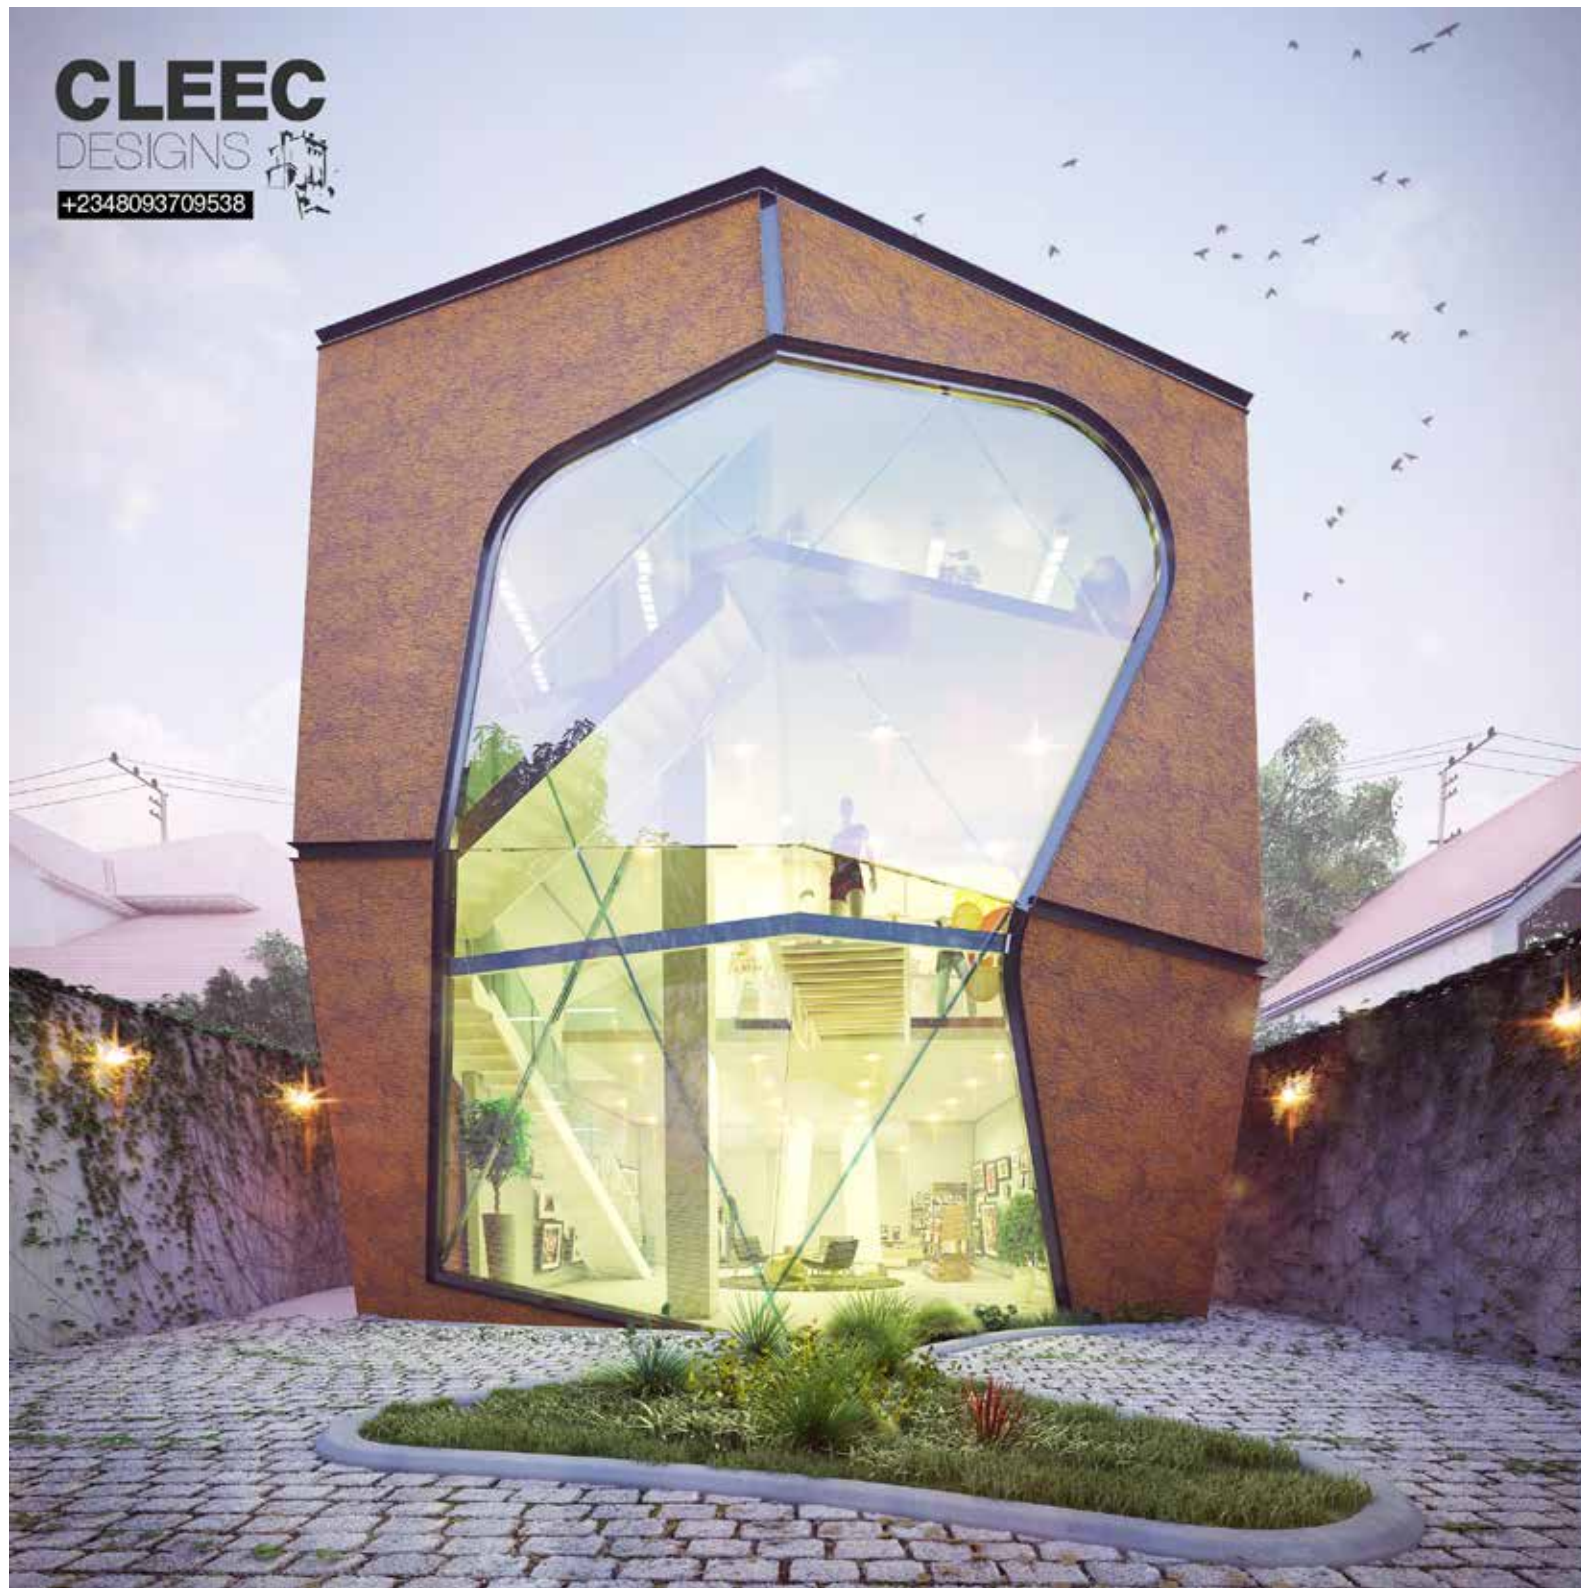

CLEEC

DESIGNS

+2348093709538